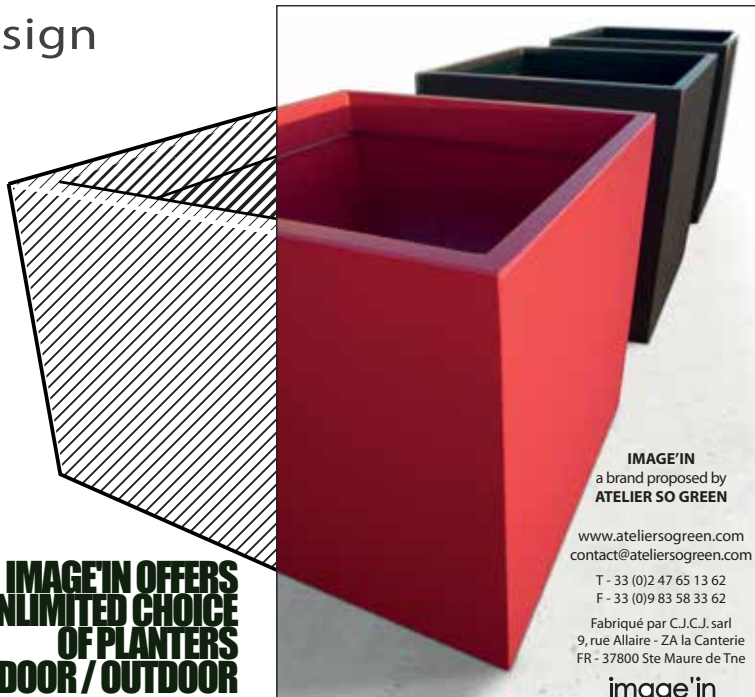

IMAGE'IN

Free your landscape design

**IMAGE'IN OFFERS
AN UNLIMITED CHOICE
OF PLANTERS
INDOOR / OUTDOOR**

IMAGE'IN
a brand proposed by
ATELIER SO GREEN

www.ateliersogreen.com
contact@ateliersogreen.com

T - 33 (0)2 47 65 13 62
F - 33 (0)9 83 58 33 62

Ideal for indoors or outdoors uses, thanks to the use of fiber-cement, a durable and maintenance free material. That's why Image'In is a flowerbox resistant to the worst weather conditions (frost, rain, UV ...).

YOU CHOOSE

To present our expertise and help you build your project, we have created a virtual range. The formats shown here are an illustration of our manufacturing capacity without being a limit. We produce according to your choice of shapes, sizes, colors, finishes, options and accessories.