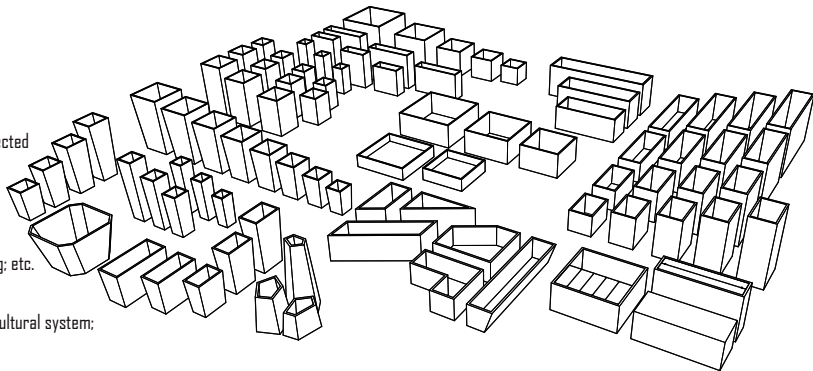

www.ateliersogreen.com/imagein/