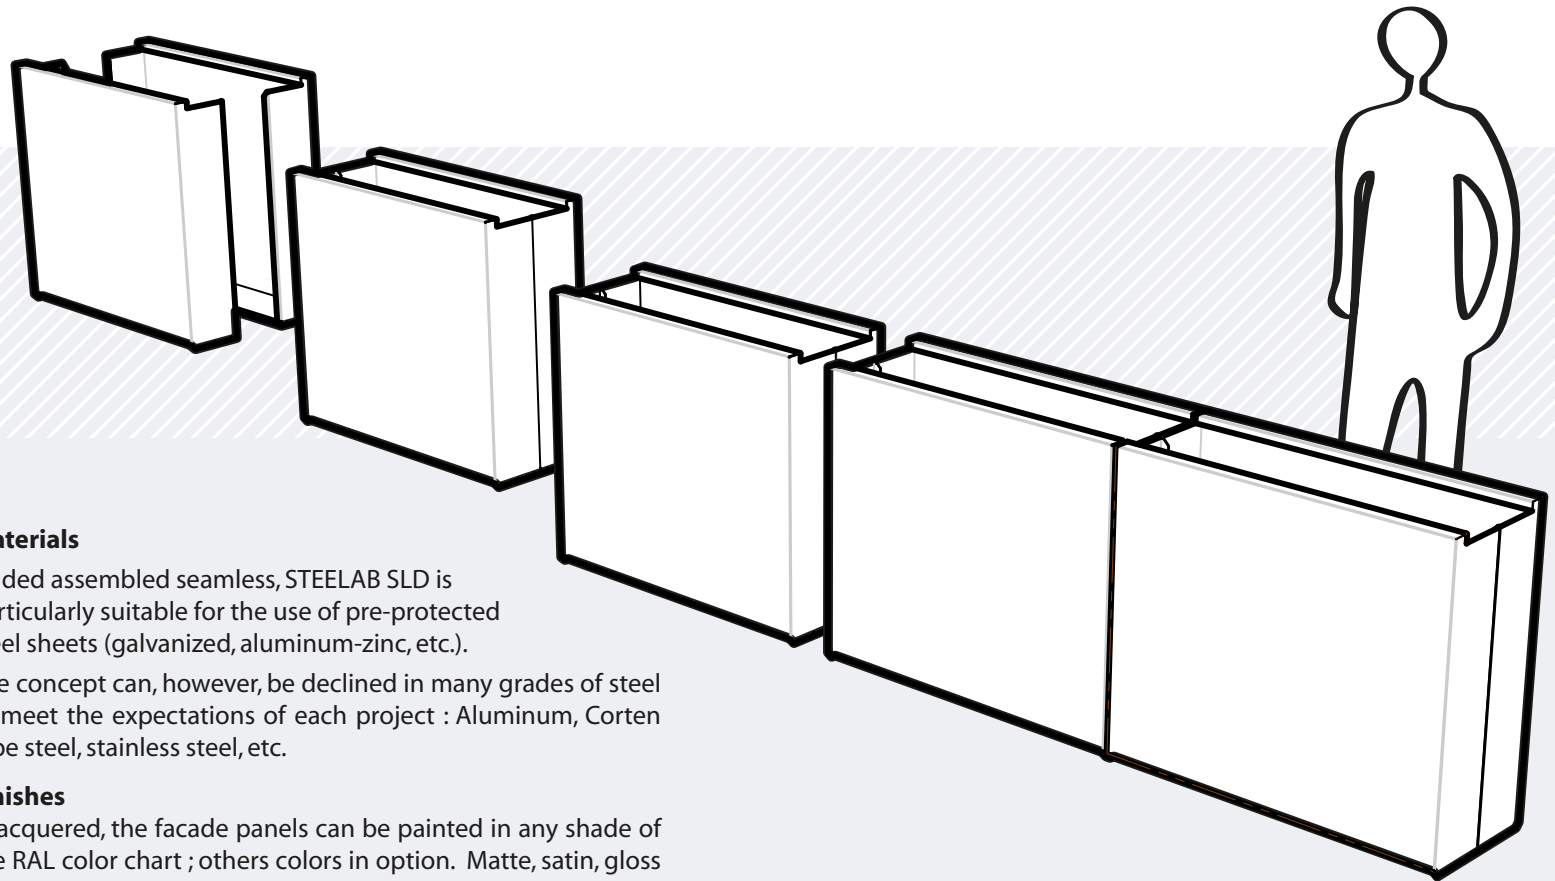

SLD - Straight Linear

Presentation

Flower boxes made to measure that allow the creation of large linear planters.

The typical typology of these configurations associates bins of great length and height but of proportionally reduced depth. Their side-by-side arrangement emphasizes the front face of the linear ; So lateral partitions fade, creating an effect of continuity. Made up of two assembled semi-hulls, STEELAB SLD streamlines the manufacturing process by eliminating welding in favor of a mechanical assembly. This assembly whose joint plane is returned to the side walls, and few visible, therefore does not detract from the aesthetics of the whole.

Made to measure, the STEELAB SLD pots can be easily adapted to meet the specificities of each project. Issues of sealing, circulation and feeding automatic watering, rainwater recovery, etc. will always find appropriate answers.

These single-skin pots can also be equipped with insulation on the inner faces to limit the effects of solar radiation.

Materials

Folded assembled seamless, STEELAB SLD is particularly suitable for the use of pre-protected steel sheets (galvanized, aluminum-zinc, etc.).